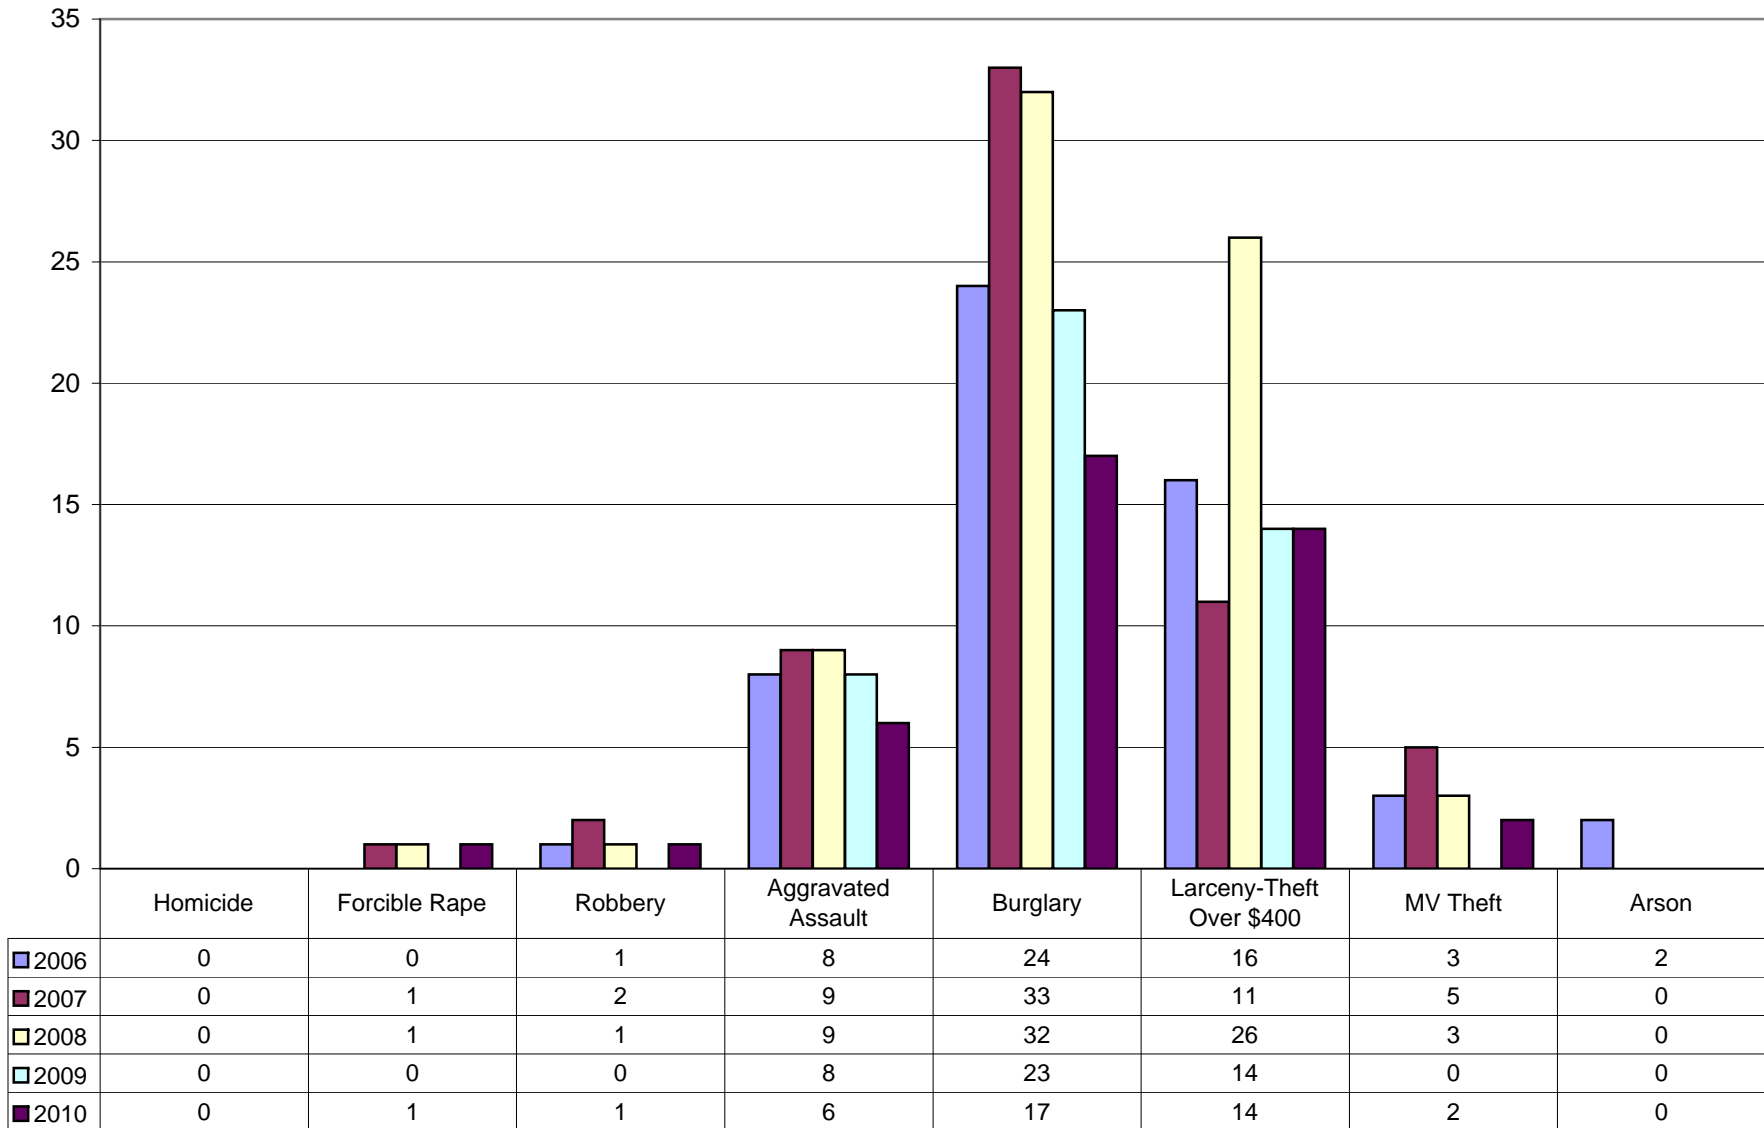

## City of Carpinteria Part 1 Crimes 5-Year Trend 2006 - 2010

■ 2006 
 ■ 2007 
 ■ 2008 
 ■ 2009 
 ■ 2010

2006 - 2009 numbers are the annual published totals from CalDOJ

2010 numbers are the sum of the monthly submittals to CalDOJ. Final numbers may vary when published.

## City of Goleta Part 1 Crimes 5-Year Trend 2006 - 2010

■ 2006 
 ■ 2007 
 ■ 2008 
 ■ 2009 
 ■ 2010

2006 - 2009 numbers are the annual published totals from CalDOJ

2010 numbers are the sum of the monthly submittals to CalDOJ. Final numbers may vary when published.

## City of Solvang Part 1 Crimes 5-Year Trend 2006 - 2010

■ 2006 
 ■ 2007 
 ■ 2008 
 ■ 2009 
 ■ 2010

2006 - 2009 numbers are the annual published totals from CalDOJ

2010 numbers are the sum of the monthly submittals to CalDOJ. Final numbers may vary when published.