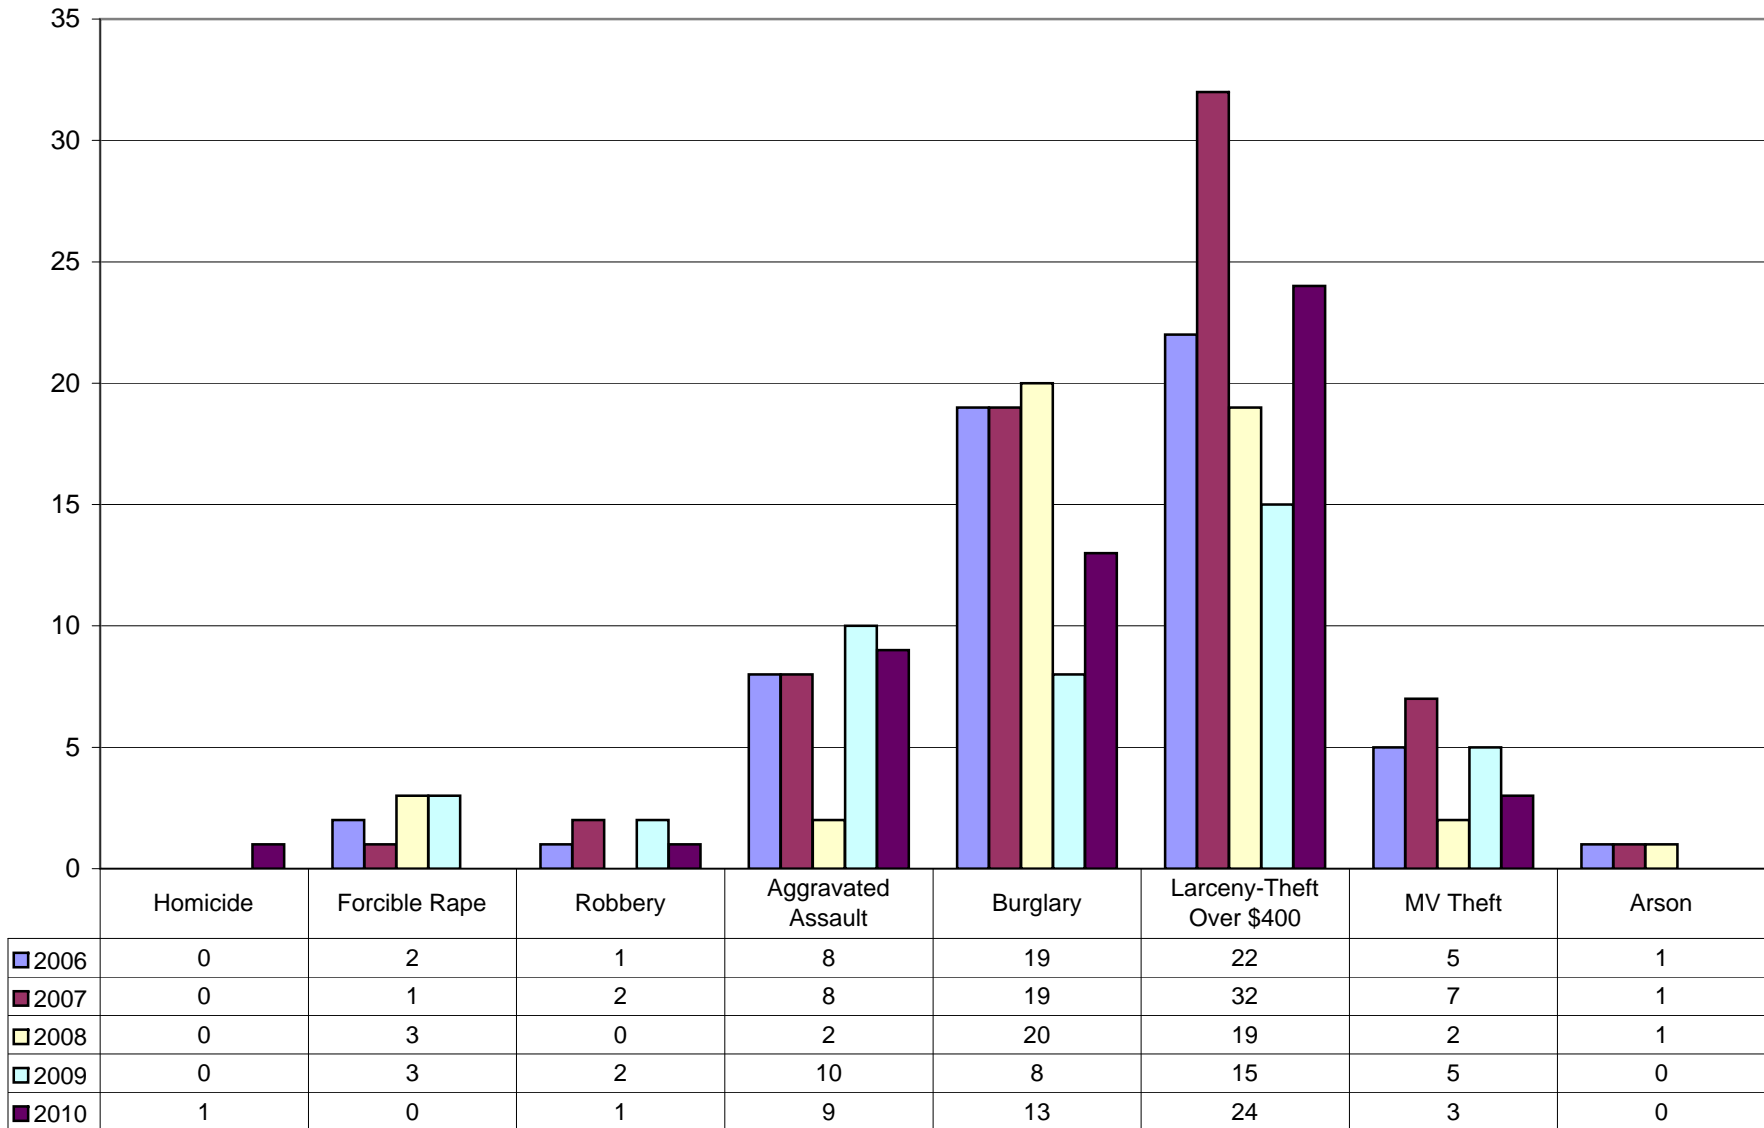

## Unincorporated Area Part 1 Crimes 5-Year Trend 2006 - 2010

■ 2006 
 ■ 2007 
 ■ 2008 
 ■ 2009 
 ■ 2010

2006 - 2009 numbers are the annual published totals from CalDOJ

2010 numbers are the sum of the monthly submittals to CalDOJ. Final numbers may vary when published.

## City of Buellton Part 1 Crimes 5-Year Trend 2006 - 2010

■ 2006 
 ■ 2007 
 ■ 2008 
 ■ 2009 
 ■ 2010

2006 - 2009 numbers are the annual published totals from CalDOJ

2010 numbers are the sum of the monthly submittals to CalDOJ. Final numbers may vary when published.

## City of Carpinteria Part 1 Crimes 5-Year Trend 2006 - 2010

■ 2006 
 ■ 2007 
 ■ 2008 
 ■ 2009 
 ■ 2010

2006 - 2009 numbers are the annual published totals from CalDOJ

2010 numbers are the sum of the monthly submittals to CalDOJ. Final numbers may vary when published.

## City of Goleta Part 1 Crimes 5-Year Trend 2006 - 2010

■ 2006 
 ■ 2007 
 ■ 2008 
 ■ 2009 
 ■ 2010

2006 - 2009 numbers are the annual published totals from CalDOJ

2010 numbers are the sum of the monthly submittals to CalDOJ. Final numbers may vary when published.