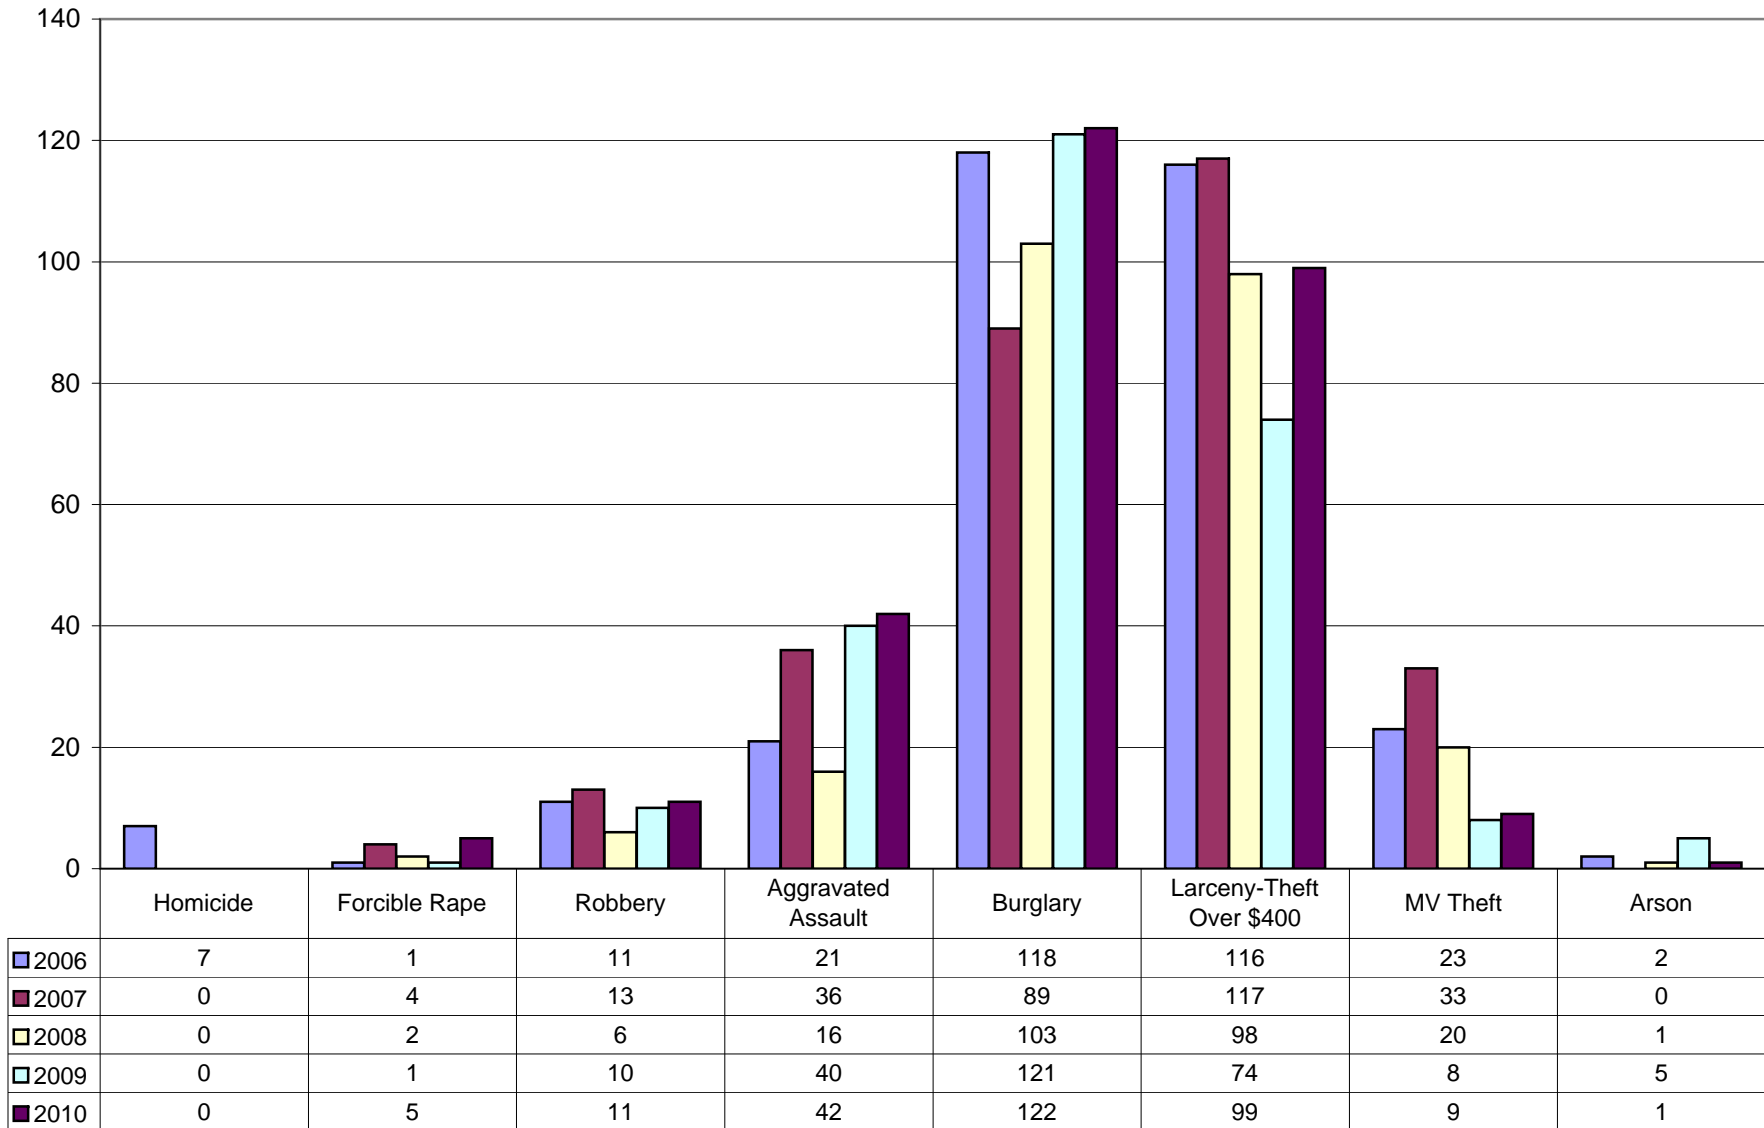

## City of Buellton Part 1 Crimes 5-Year Trend 2006 - 2010

■ 2006 
 ■ 2007 
 ■ 2008 
 ■ 2009 
 ■ 2010

2006 - 2009 numbers are the annual published totals from CalDOJ

2010 numbers are the sum of the monthly submittals to CalDOJ. Final numbers may vary when published.

## City of Carpinteria Part 1 Crimes 5-Year Trend 2006 - 2010

■ 2006 
 ■ 2007 
 ■ 2008 
 ■ 2009 
 ■ 2010

2006 - 2009 numbers are the annual published totals from CalDOJ

2010 numbers are the sum of the monthly submittals to CalDOJ. Final numbers may vary when published.

## City of Goleta Part 1 Crimes 5-Year Trend 2006 - 2010

■ 2006 
 ■ 2007 
 ■ 2008 
 ■ 2009 
 ■ 2010

2006 - 2009 numbers are the annual published totals from CalDOJ

2010 numbers are the sum of the monthly submittals to CalDOJ. Final numbers may vary when published.