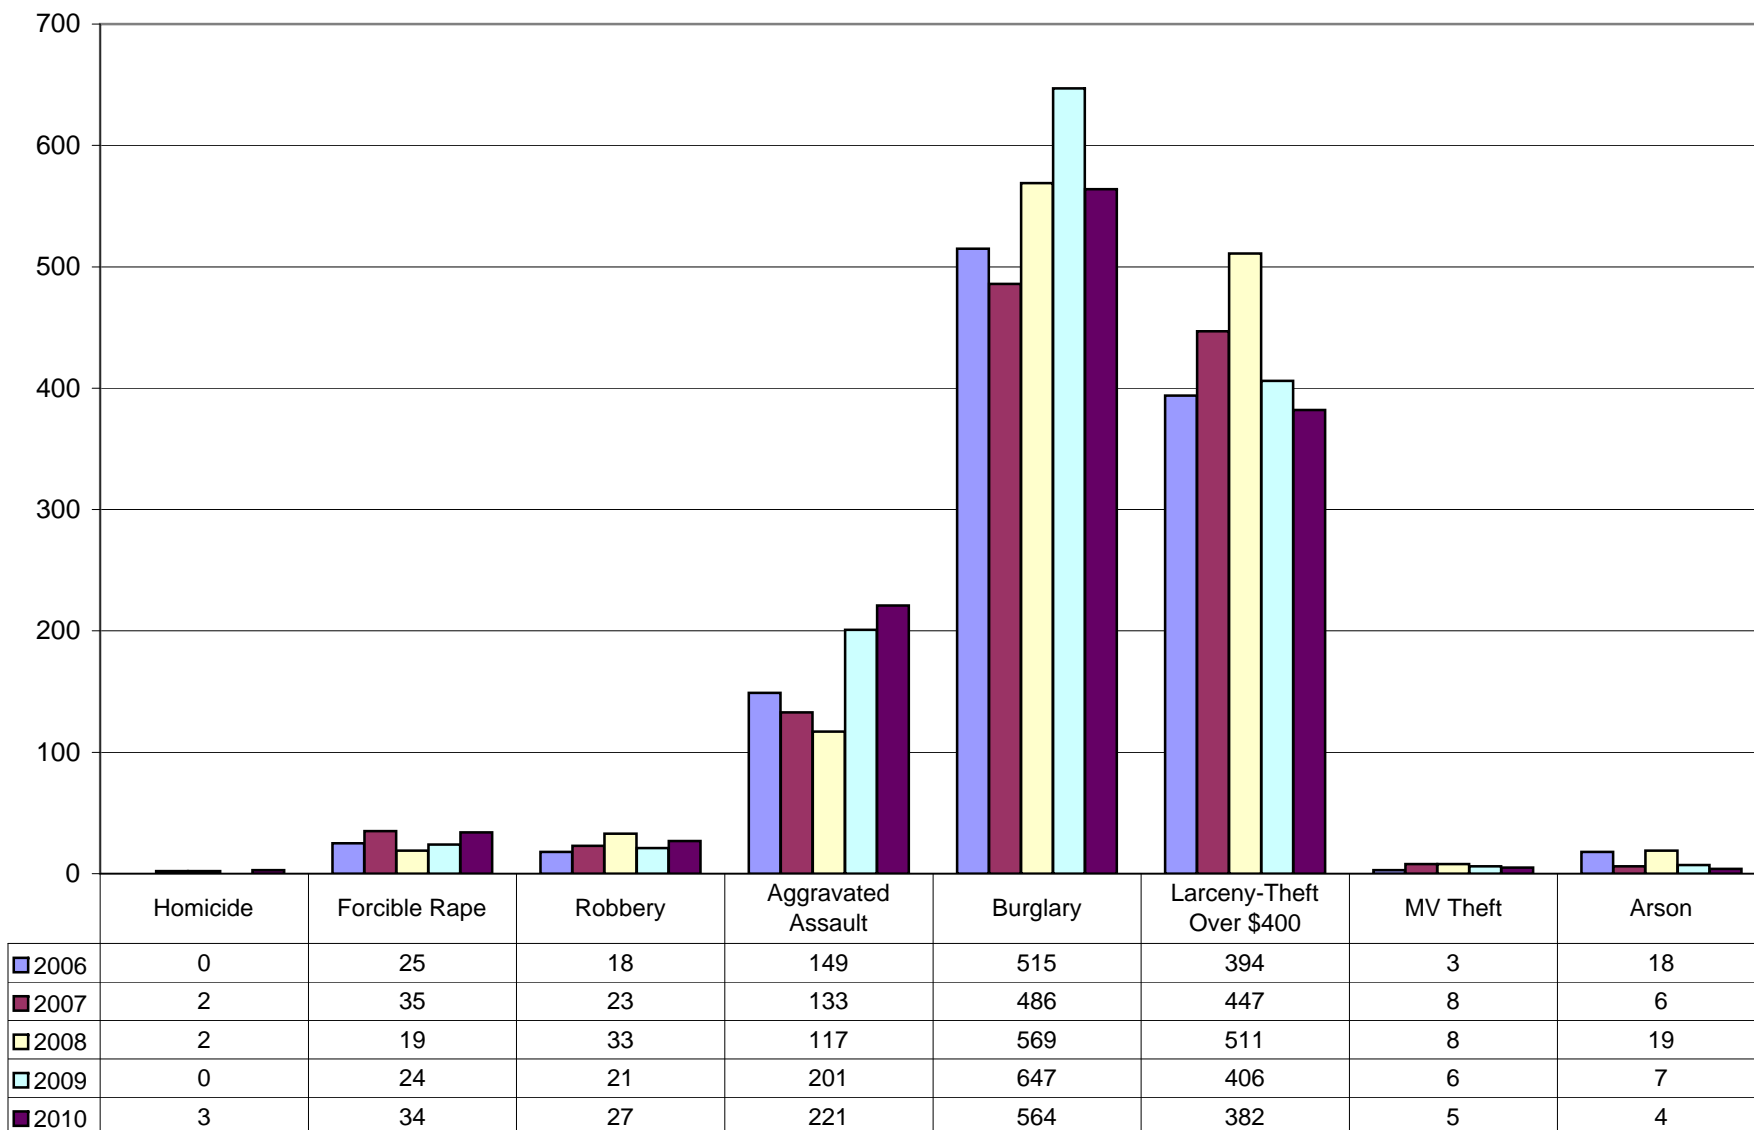

## Unincorporated Area Part 1 Crimes 5-Year Trend 2006 - 2010

■ 2006 
 ■ 2007 
 ■ 2008 
 ■ 2009 
 ■ 2010

2006 - 2009 numbers are the annual published totals from CalDOJ

2010 numbers are the sum of the monthly submittals to CalDOJ. Final numbers may vary when published.

## City of Buellton Part 1 Crimes 5-Year Trend 2006 - 2010

■ 2006 
 ■ 2007 
 ■ 2008 
 ■ 2009 
 ■ 2010

2006 - 2009 numbers are the annual published totals from CalDOJ

2010 numbers are the sum of the monthly submittals to CalDOJ. Final numbers may vary when published.

## City of Carpinteria Part 1 Crimes 5-Year Trend 2006 - 2010

■ 2006 
 ■ 2007 
 ■ 2008 
 ■ 2009 
 ■ 2010

2006 - 2009 numbers are the annual published totals from CalDOJ

2010 numbers are the sum of the monthly submittals to CalDOJ. Final numbers may vary when published.

## City of Goleta Part 1 Crimes 5-Year Trend 2006 - 2010

■ 2006 
 ■ 2007 
 ■ 2008 
 ■ 2009 
 ■ 2010

2006 - 2009 numbers are the annual published totals from CalDOJ

2010 numbers are the sum of the monthly submittals to CalDOJ. Final numbers may vary when published.