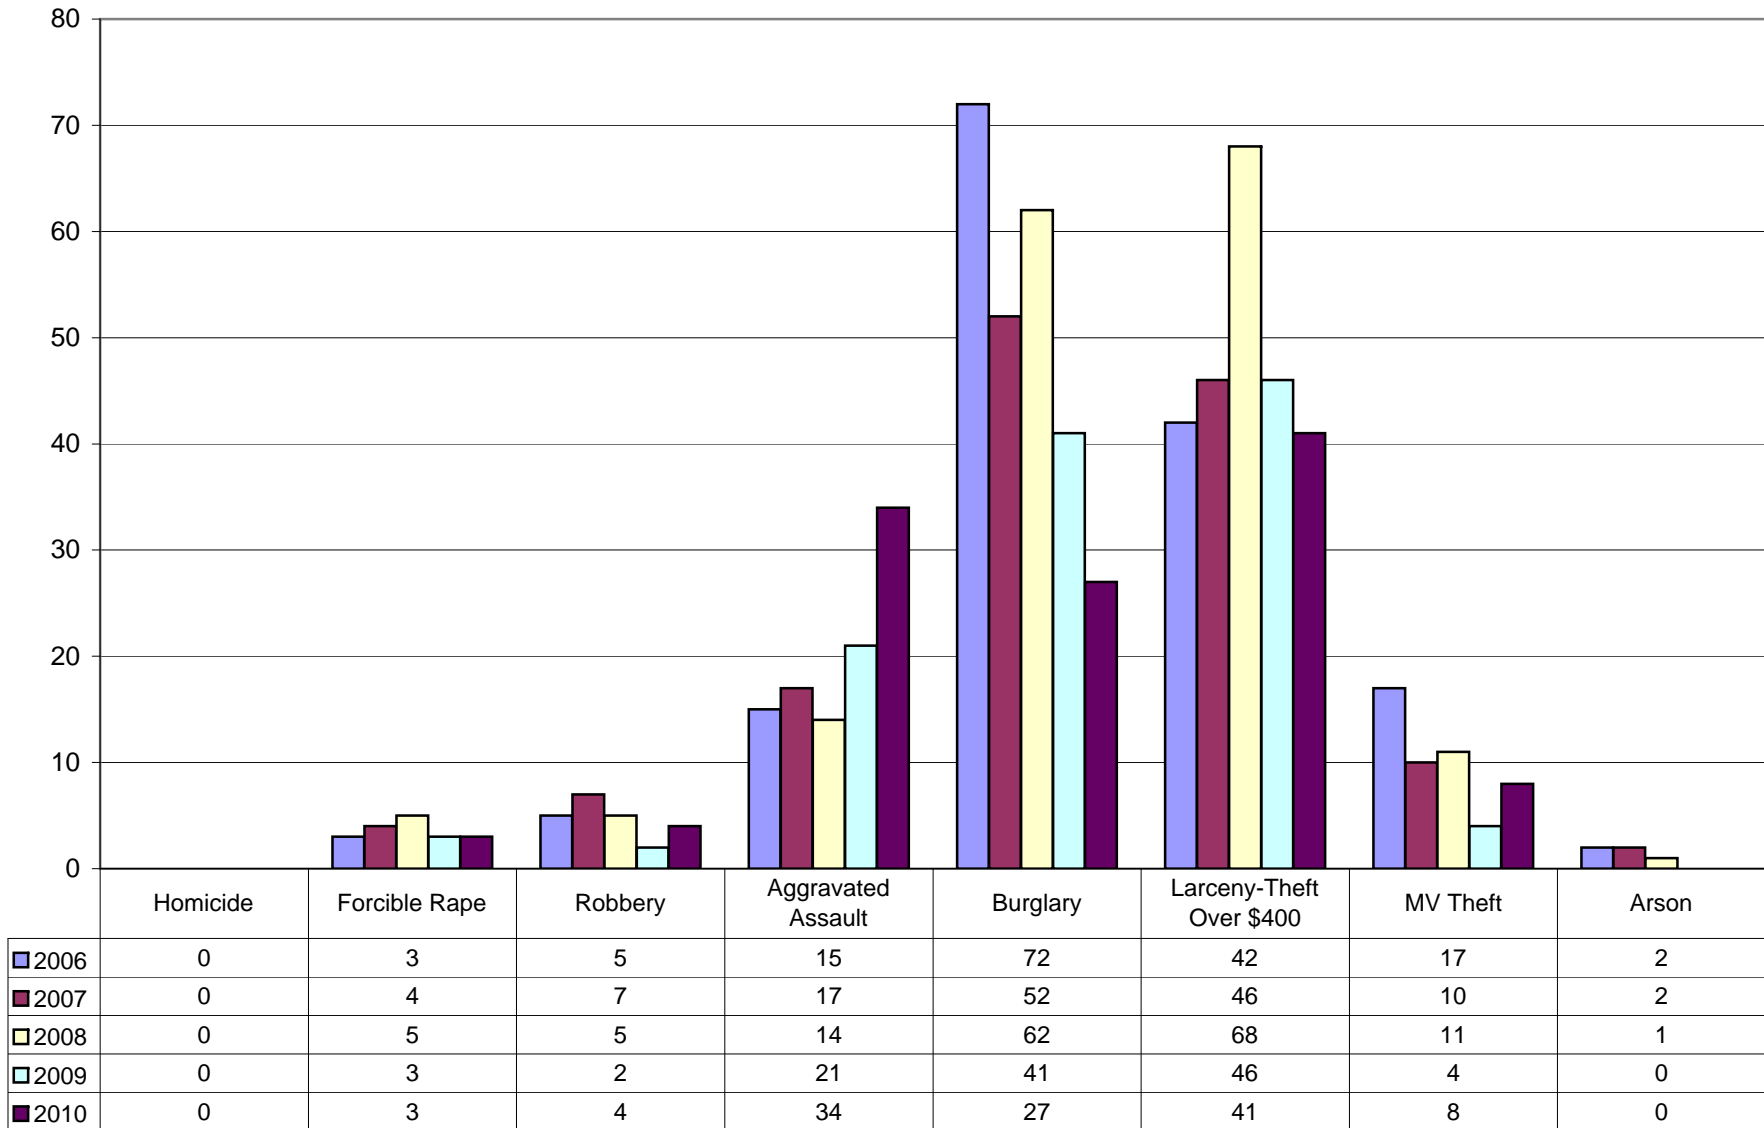

## Unincorporated Area Part 1 Crimes 5-Year Trend 2006 - 2010

■ 2006 
 ■ 2007 
 ■ 2008 
 ■ 2009 
 ■ 2010

2006 - 2009 numbers are the annual published totals from CalDOJ

2010 numbers are the sum of the monthly submittals to CalDOJ. Final numbers may vary when published.

## City of Buellton Part 1 Crimes 5-Year Trend 2006 - 2010

■ 2006 
 ■ 2007 
 ■ 2008 
 ■ 2009 
 ■ 2010

2006 - 2009 numbers are the annual published totals from CalDOJ

2010 numbers are the sum of the monthly submittals to CalDOJ. Final numbers may vary when published.

## City of Carpinteria Part 1 Crimes 5-Year Trend 2006 - 2010

■ 2006 
 ■ 2007 
 ■ 2008 
 ■ 2009 
 ■ 2010

2006 - 2009 numbers are the annual published totals from CalDOJ

2010 numbers are the sum of the monthly submittals to CalDOJ. Final numbers may vary when published.