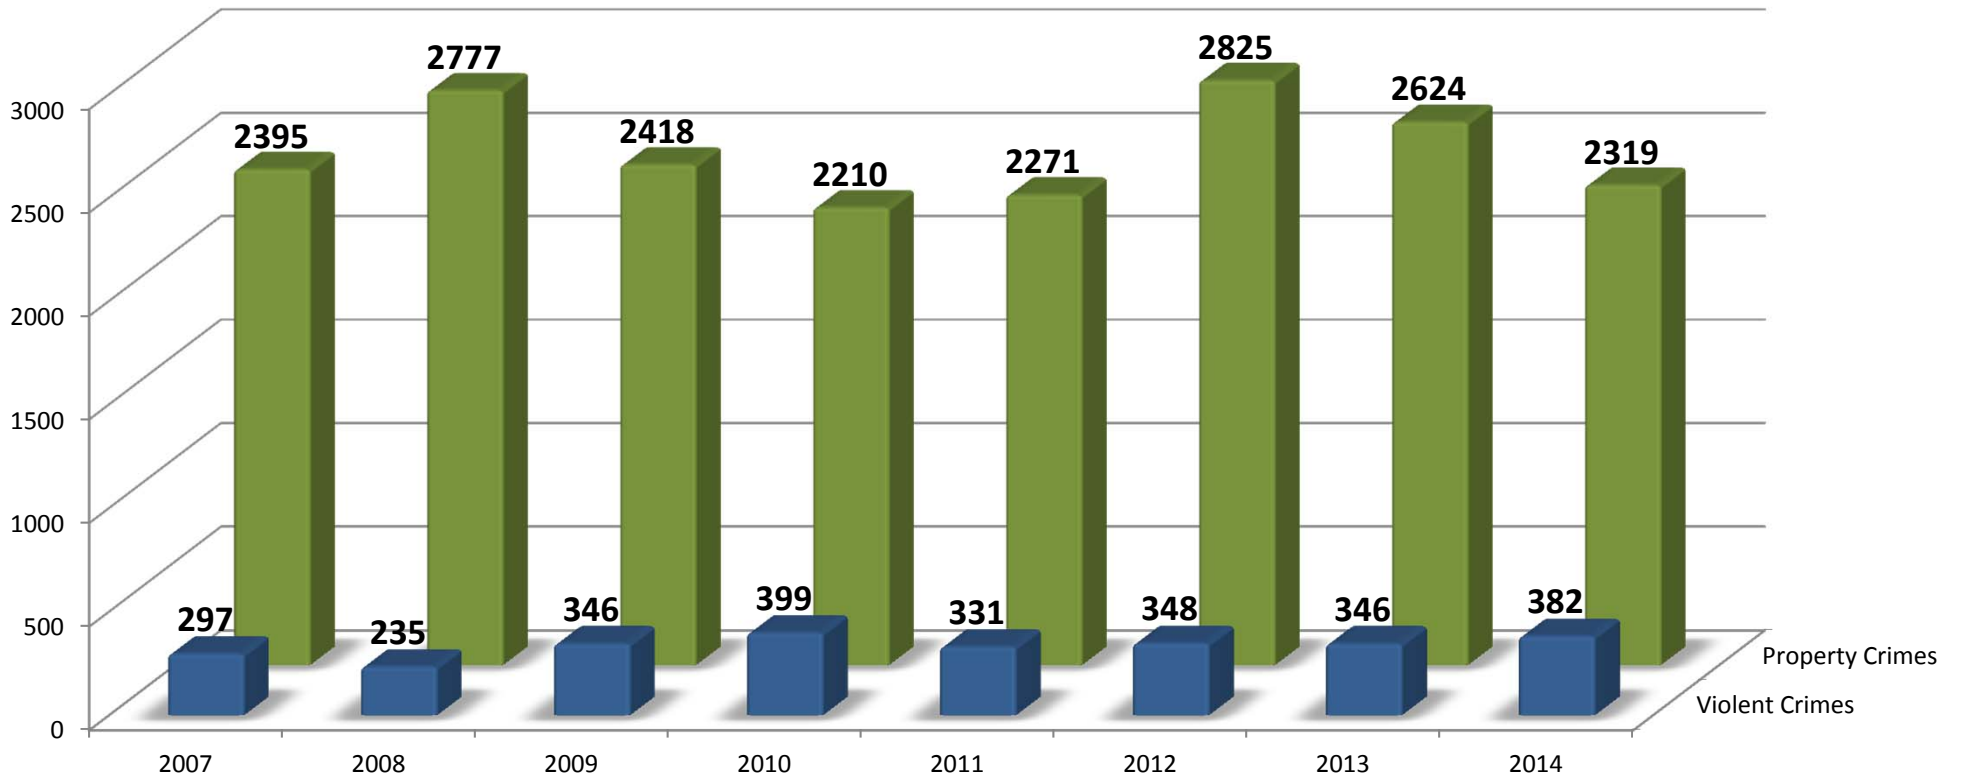

2007 - 2014 Part 1 Property & Violent Crimes All Santa Barbara County Sheriff's Jurisdictions

2007 - 2014 Part 1 Property & Violent Crimes Santa Barbara County Unincorporated Areas

2007 - 2014 Part 1 Property & Violent Crimes City of Buellton

2007 - 2014 Part 1 Property & Violent Crimes City of Carpinteria

2007 - 2014 Part 1 Property & Violent Crimes City of Goleta

2007 - 2014 Part 1 Property & Violent Crimes City of Solvang