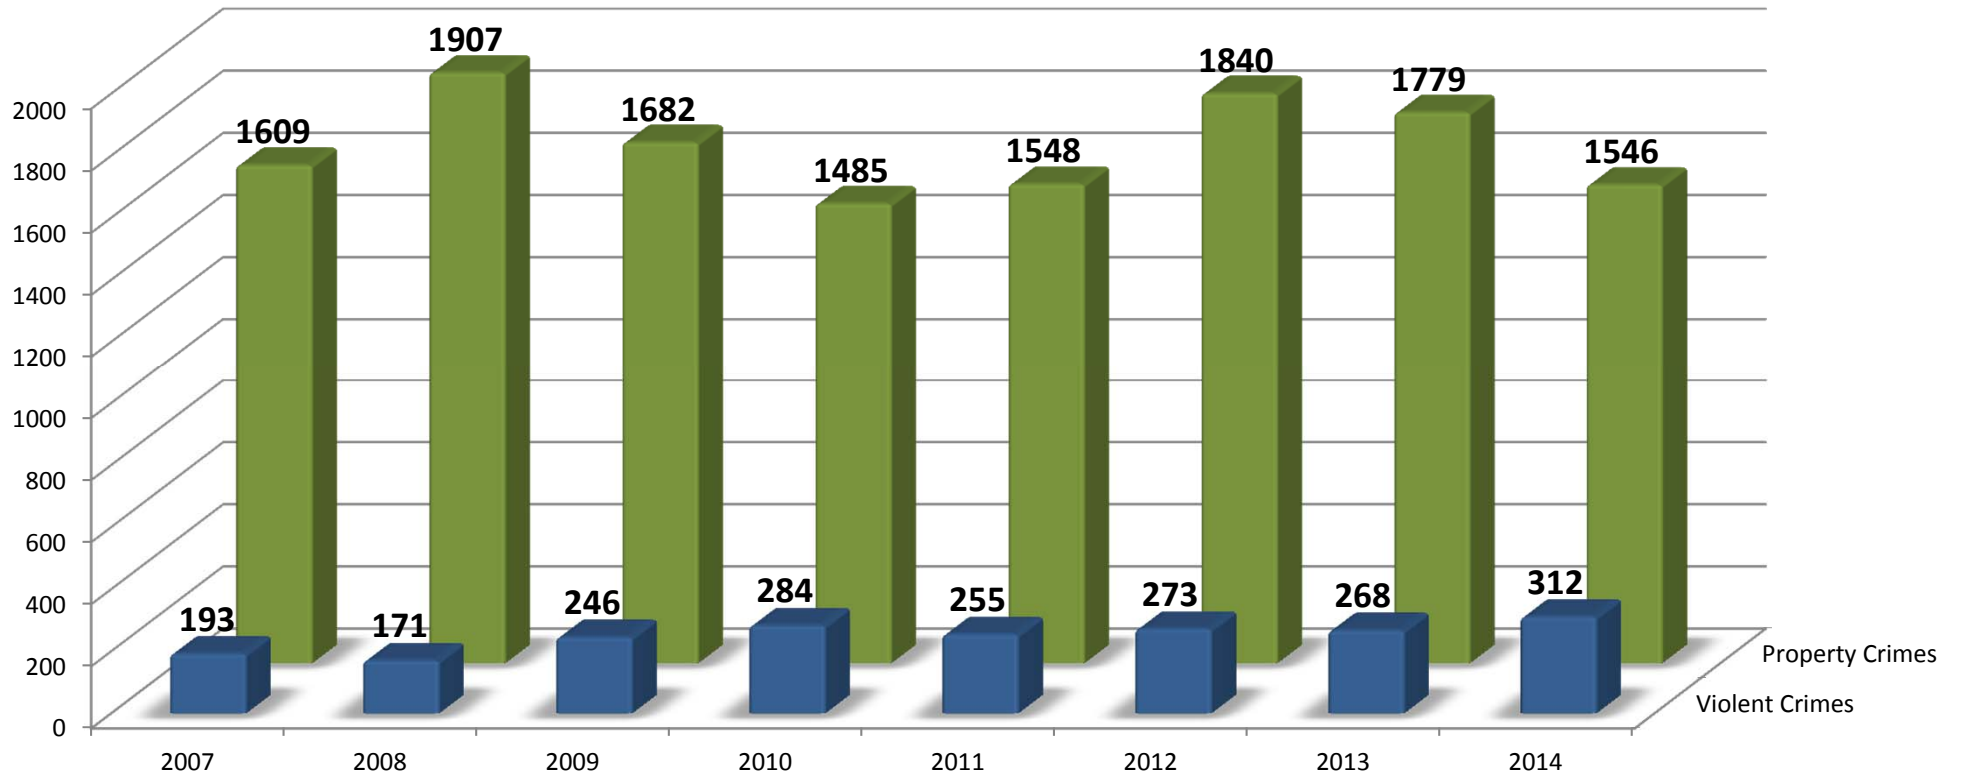

2007 - 2014 Part 1 Property & Violent Crimes All Santa Barbara County Sheriff's Jurisdictions

2007 - 2014 Part 1 Property & Violent Crimes Santa Barbara County Unincorporated Areas

2007 - 2014 Part 1 Property & Violent Crimes City of Buellton

2007 - 2014 Part 1 Property & Violent Crimes City of Carpinteria

2007 - 2014 Part 1 Property & Violent Crimes City of Goleta

2007 - 2014 Part 1 Property & Violent Crimes City of Solvang