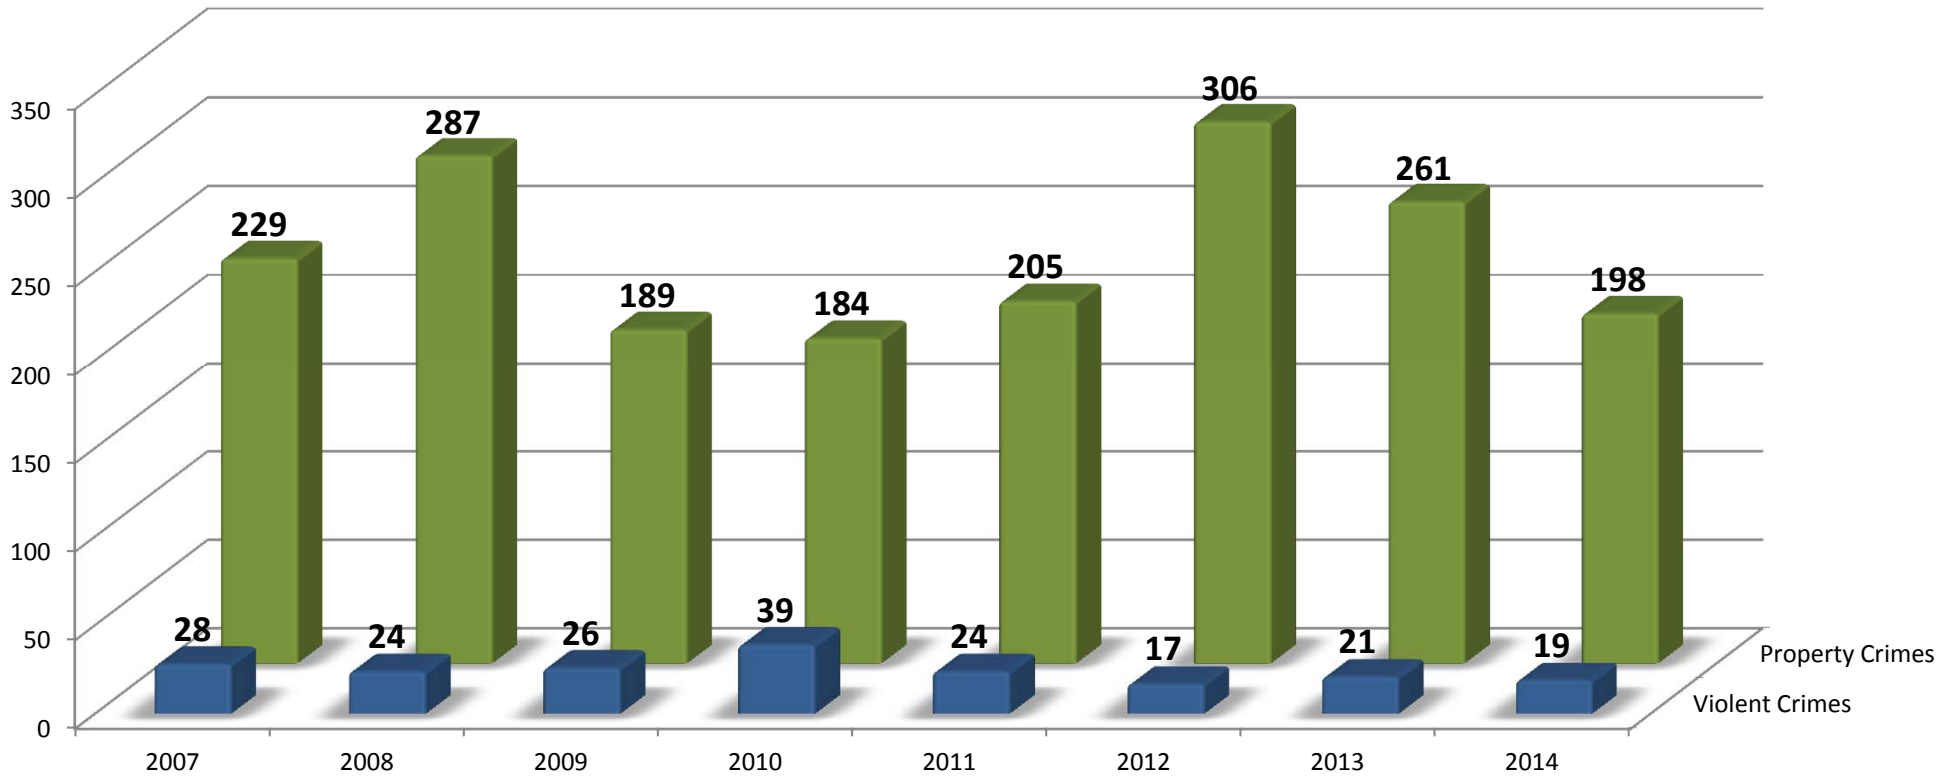

2007 - 2014 Part 1 Property & Violent Crimes All Santa Barbara County Sheriff's Jurisdictions

2007 - 2014 Part 1 Property & Violent Crimes Santa Barbara County Unincorporated Areas

2007 - 2014 Part 1 Property & Violent Crimes City of Buellton

2007 - 2014 Part 1 Property & Violent Crimes City of Carpinteria

2007 - 2014 Part 1 Property & Violent Crimes City of Goleta

2007 - 2014 Part 1 Property & Violent Crimes City of Solvang