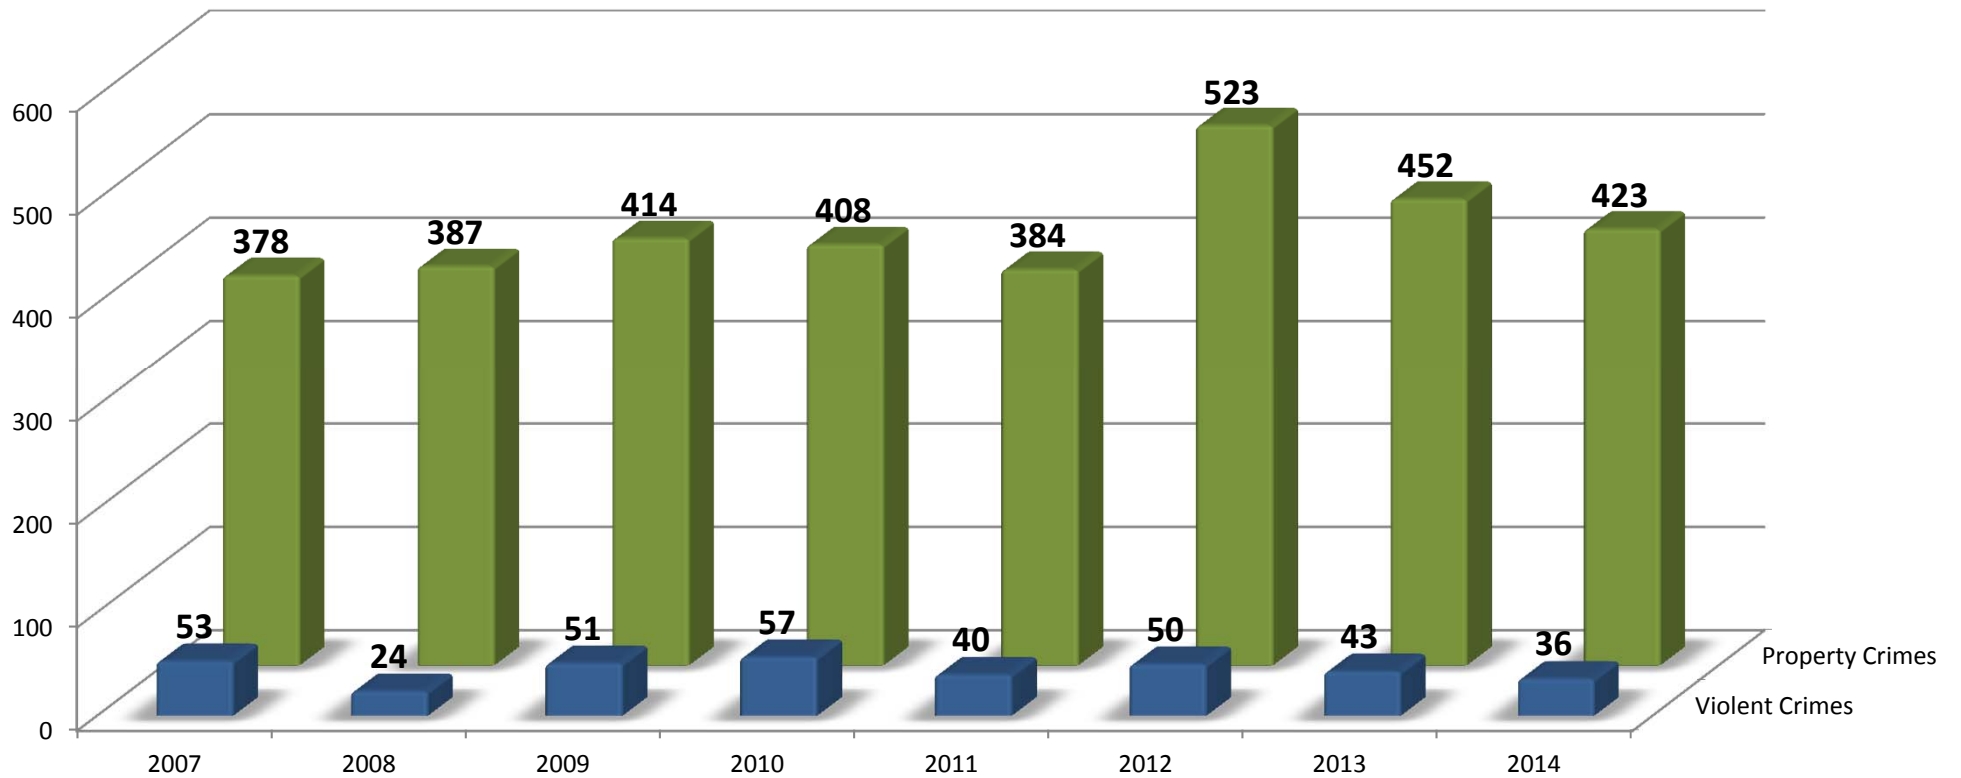

2007 - 2014 Part 1 Property & Violent Crimes All Santa Barbara County Sheriff's Jurisdictions

2007 - 2014 Part 1 Property & Violent Crimes Santa Barbara County Unincorporated Areas

2007 - 2014 Part 1 Property & Violent Crimes City of Buellton

2007 - 2014 Part 1 Property & Violent Crimes City of Carpinteria

2007 - 2014 Part 1 Property & Violent Crimes City of Goleta

2007 - 2014 Part 1 Property & Violent Crimes City of Solvang