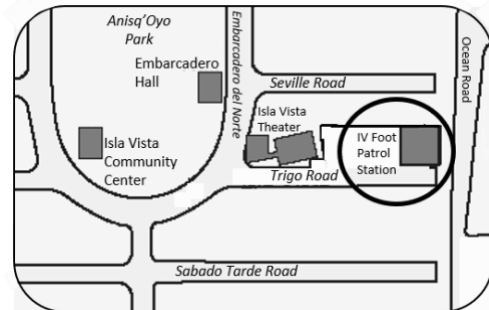

## How to register for the Restorative Justice Class

- Register for the class by going to the Isla Vista Foot Patrol Station: 6504 Trigo Road